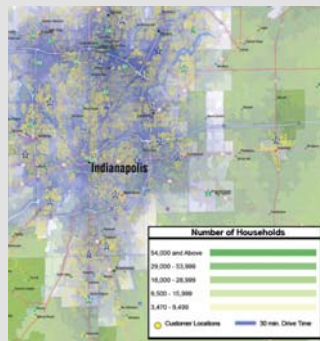

MarketMAPS product strategy is to provide you the data you need in the way you need it. We combine the required demographic data that best satisfies your needs in the formats you require: maps, web applications, databases and reports.

To accomplish this, MarketMAPS has strategic relationships with three market leaders: Nielsen, Applied Geographic Solutions (AGS) and Experian. These companies are known internationally for their high level of data quality & support.

Supported Databases Include:

- Census Demographics
- Estimates and Projections
- Business Counts
- Consumer Expenditures
- Neighborhood Segmentation
- Retail Potential
- Assets and Debts
- CrimeRisk
- WeatherRisk and QuakeRisk
- Consumer Behavior

The databases are available at all levels of postal, census & political geographies; such as 5-Digit ZIP Codes, Carrier Routes, Census Tracts and Block Groups. We also cover your custom radius, drive time & market area definitions.

Demographic Data Benefits

Demographic Data is used by thousands of companies for many purposes:

- Target direct mail
- Profile clients
- Prioritize leads
- Identify new markets... and more!

Demographic Data Offered By