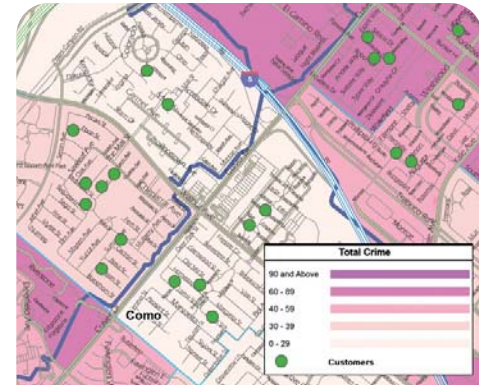

MarketMAPS product strategy is to provide you the data you need in the way you need it. We combine the required demographic data that best satisfies your needs in the formats you require: maps, web applications, databases and reports.

To accomplish this, MarketMAPS has strategic relationships with three market leaders: Nielsen, Applied Geographic Solutions (AGS) and Experian. These companies are known internationally for their high level of data quality & support.

Supported Databases Include:

- Census Demographics
- Estimates and Projections
- Business Counts
- Consumer Expenditures
- Neighborhood Segmentation
- Retail Potential
- Assets and Debts
- CrimeRisk
- WeatherRisk and QuakeRisk
- Consumer Behavior

The databases are available at all levels of postal, census & political geographies; such as 5-Digit ZIP Codes, Carrier Routes, Census Tracts and Block Groups. We also cover your custom radius, drive time & market area definitions.

Demographic Data Benefits

Demographic Data is used by thousands of companies for many purposes:

- Target direct mail
- Profile clients
- Prioritize leads
- Identify new markets... and more!

Demographic Data Offered By